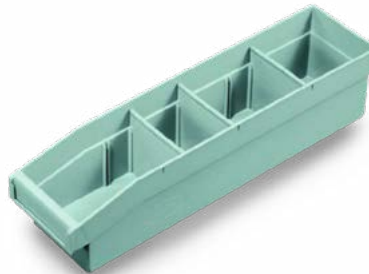

**MH-CSL4STEP \$667.00** inc GST

Capacity	Dimensions
150 kg	910 mm

Need to tidy up that workbench, warehouse or office? Want to get yours or some staff members workspace a little more in order? Then take a look at our smallest storage solution....plastic bins and tubs. Made in Australia from quality plastic and available in a range of sizes and colours. Perfect for the organized person that we always want to be. Some are stackable and some designed to be mounted on a louvred Panel. Still confused...just call and we can talk you through it and ensure your warehouse is the envy of others.

Dimensions
100 x 178 x 85 mm

Dimensions
135 x 225 x 125 mm

Microbin  
PLASTIC BIN - PL-N30  
**PL-N30** **\$10.00** inc GST

Microbin  
PLASTIC BIN - PL-N40  
**PL-N40** **\$16.00** inc GST

Microbin  
PLASTIC BIN - PL-N60  
**PL-N60** **\$29.00** inc GST

Dimensions
205 x 280 x 165 mm

Dimensions
410 x 280 x 165 mm

Dimensions
440 x 410 x 210 mm

Utility Tray  
UTILITY BIN GREY - PL-PT3010G  
**PL-PT3010G** **\$8.00** inc GST

Utility Tray  
UTILITY BIN GREY - PL-PT4010G  
**PL-PT4010G** **\$9.50** inc GST

Utility Tray  
UTILITY BIN GREY - PL-PT3020G  
**PL-PT3020G** **\$12.00** inc GST

Dimensions
324 x 105 x 100 mm

Dimensions
424 x 105 x 100 mm

Dimensions
324 x 203 x 100 mm